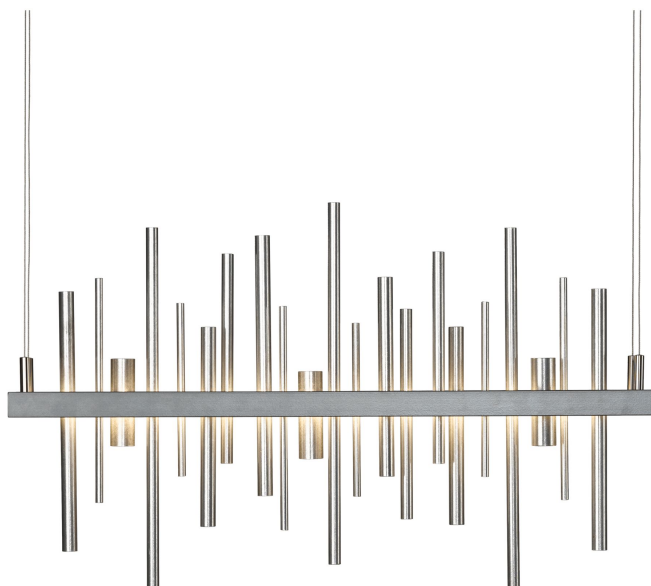

PRODUCT SPECIFICATIONS

Cityscape Vintage Platinum LED Pendant

Base Item #139725

Item #139725D-08-NO

With Vintage Platinum accents, this pendant offers an amazing "city view" no matter where you live. Our handcrafted Cityscape seems to be floating in mid-air. The visual concept is meant to evoke the image of skyscraper silhouettes situated on the waterfront (an LED platform) and reflected off the water below. A wash of beautiful up-and-down light graces this elegant fixture.

FINISH
Burnished Steel - 08

OVERALL HEIGHT
Standard: 18" - 100"

LAMPING
LED

SPECIFICATIONS

Cityscape Vintage Platinum LED Pendant

Base Item #: 139725

Item #: 139725D-08-NO

- Handcrafted to order by skilled artisans in Vermont, USA
- Lifetime Limited Warranty when installed in residential setting
- US Patent Pending
- Slope ceiling adaptable to 45 degrees (cable)
- Includes adjustable cable and canopy kit

Dimensions

Height 15.50"

Length 25.50"

Width 5.30"

Product Weight 20.60 lbs

Overall Height 18.00" to 100.00"

Canopy 5.0 x 27.8

Packed Weight 26.00 lbs